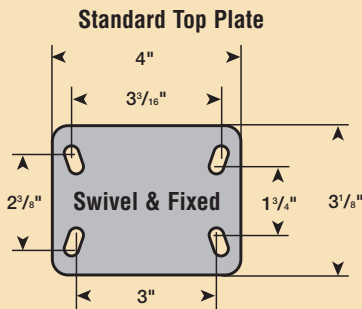

# SOVEREIGN SERIES

Revvo Sovereign Series casters are designed for light applications where casters are subject to manual propulsion, such as shopping carts and store fixtures. They are available in two wheel sizes (4" & 5") with load capacities ranging from 185 to 330 lbs. Swivel and fixed models can be fitted with rectangular top plates (TSSV/TFSV) or bolt hole style swivel frames (BSSV). Sovereign casters feature a swivel double-ball raceway and Santoprene wheel molded onto a

TSSV/TFSV top plates have fixing holes to suit 5/16" diameter bolts.

### Threadguards (T)

- Prevents string, thread, etc. from binding wheel
- To order, add suffix **T** to Part #

A = Wheel Diameter    B = Overall Height    C = Swivel Radius    D = Tread Width

SOVEREIGN SERIES							Top Plate		Bolt Hole		
A	B	C	D	Load Capacity	Bearing	Wheel	Swivel Part #	Fixed Part #	Swivel Part #	Swivel Part #	Swivel Part #
									Total Stop Brake	Total Stop Brake	Total Stop Brake
4"	5"	3-1/4"	1-1/4"	330	Plain	Black Nylon	TSSV 100 BN0S	TFSV 100 BN0S	TSSV 100 BN0S-TS	BSSV 100 BN0S	BSSV 100 BN0S-TS
4"	5"	3-1/4"	1-1/4"	330	Plain	White Nylon	TSSV 100 WN0S	TFSV 100 WN0S	TSSV 100 WN0S-TS	BSSV 100 WN0S	BSSV 100 WN0S-TS
4"	5"	3-1/4"	1-3/16"	264	Precision Ball	Blue Rubber	TSSV 100 BR2S	TFSV 100 BR2S	TSSV 100 BP2S-TS	BSSV 100 BP2S	BSSV 100 BR2S-TS
4"	5"	3-1/4"	1-3/16"	185	Plain	Gray Rubber	TSSV 100 RLOS	TFSV 100 RLOS	TSSV 100 RLOS-TS	BSSV 100 RLOS	BSSV 100 RLOS-TS
5"	6"	4-5/16"	1-1/4"	330	Plain	Black Nylon	TSSV 125 BN0S	TFSV 125 BN0S	TSSV 125 BN0S-TS	BSSV 125 BN0S	BSSV 125 BN0S-TS
5"	6"	4-5/16"	1-1/4"	330	Plain	White Nylon	TSSV 125 WN0S	TFSV 125 WN0S	TSSV 125 WN0S-TS	BSSV 125 WN0S	BSSV 125 WN0S-TS
5"	6"	4-5/16"	1-3/16"	308	Precision Ball	Blue Rubber	TSSV 125 BR2S	TFSV 125 BR2S	TSSV 125 BP2S-TS	BSSV 125 BP2S	BSSV 125 BR2S-TS
5"	6"	4-5/16"	1-3/16"	185	Plain	Gray Rubber	TSSV 125 RLOS	TFSV 125 RLOS	TSSV 125 RLOS-TS	BSSV 125 RLOS	BSSV 125 RLOS-TS