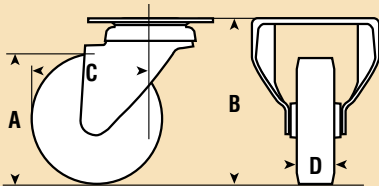

# SOVEREIGN SERIES

Revvo Sovereign Series casters are designed for light applications where casters are subject to manual propulsion, such as shopping carts and store fixtures. They are available in two wheel sizes (4" & 5") with load capacities ranging from 185 to 330 lbs. Swivel and fixed models can be fitted with rectangular top plates (TSSV/TFSV) or bolt hole style swivel frames (BSSV). Sovereign casters feature a swivel double-ball raceway and Santoprene wheel molded onto a

TSSV/TFSV top plates have fixing holes to suit 5/16" diameter bolts.

A = Wheel Diameter    B = Overall Height    C = Swivel Radius    D = Tread Width

SOVEREIGN SERIES							Top Plate		Bolt Hole		
A	B	C	D	Load Capacity	Bearing	Wheel	Swivel Part #	Fixed Part #	Swivel Part #	Swivel Part #	Swivel Part #
									Total Stop Brake	Total Stop Brake	Total Stop Brake
4"	5"	3-1/4"	1-1/4"	330	Plain	Black Nylon	TSSV 100 BN0S	TFSV 100 BN0S	TSSV 100 BN0S-TS	BSSV 100 BN0S	BSSV 100 BN0S-TS
4"	5"	3-1/4"	1-1/4"	330	Plain	White Nylon	TSSV 100 WN0S	TFSV 100 WN0S	TSSV 100 WN0S-TS	BSSV 100 WN0S	BSSV 100 WN0S-TS
4"	5"	3-1/4"	1-3/16"	264	Precision Ball	Blue Rubber	TSSV 100 BR2S	TFSV 100 BR2S	TSSV 100 BP2S-TS	BSSV 100 BP2S	BSSV 100 BR2S-TS
4"	5"	3-1/4"	1-3/16"	185	Plain	Gray Rubber	TSSV 100 RLOS	TFSV 100 RLOS	TSSV 100 RLOS-TS	BSSV 100 RLOS	BSSV 100 RLOS-TS
5"	6"	4-5/16"	1-1/4"	330	Plain	Black Nylon	TSSV 125 BN0S	TFSV 125 BN0S	TSSV 125 BN0S-TS	BSSV 125 BN0S	BSSV 125 BN0S-TS
5"	6"	4-5/16"	1-1/4"	330	Plain	White Nylon	TSSV 125 WN0S	TFSV 125 WN0S	TSSV 125 WN0S-TS	BSSV 125 WN0S	BSSV 125 WN0S-TS
5"	6"	4-5/16"	1-3/16"	308	Precision Ball	Blue Rubber	TSSV 125 BR2S	TFSV 125 BR2S	TSSV 125 BP2S-TS	BSSV 125 BP2S	BSSV 125 BR2S-TS
5"	6"	4-5/16"	1-3/16"	185	Plain	Gray Rubber	TSSV 125 RLOS	TFSV 125 RLOS	TSSV 125 RLOS-TS	BSSV 125 RLOS	BSSV 125 RLOS-TS