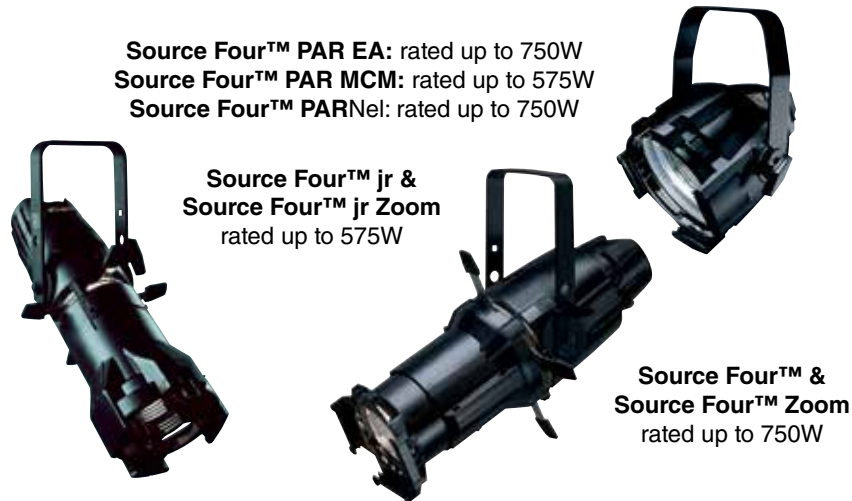

Case Quantity: 10

Watts (W)	Ordering Code	Lamp Description	Filament Type	Color Temp (K)	Initial Lumens (lm)	Average Rated Life (h)
G9.5 Ceramic Base						
575	1004063	HPL-575/115VSL	6-C8	2950	10500	3000

All dimensions shown in millimeters unless otherwise noted.

Source Four™ is a trademark of Electronic Theatre Controls, Inc.