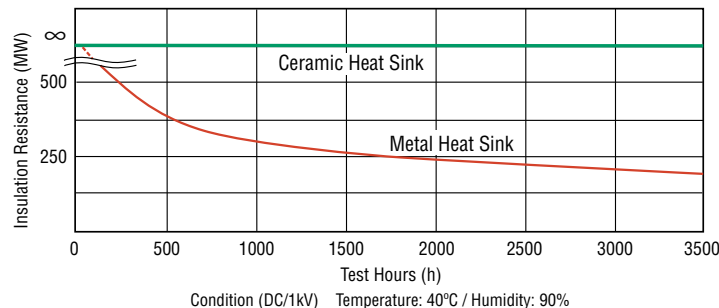

Insulation Resistance for Ceramic & Metal Bases

Scan with a smartphone to view this product online.