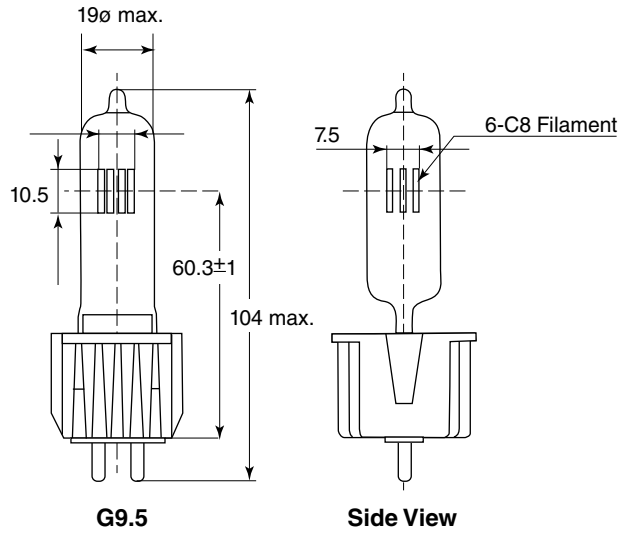

For more information please visit www.behindthescenescharity.org

USHIO

HPL SUPER LIFE

3,000 Hour Lamp for Entertainment Lighting

Case Quantity: 10

Watts (W)	Ordering Code	Lamp Description	Filament Type	Color Temp (K)	Initial Lumens (lm)	Average Rated Life (h)
G9.5 Ceramic Base						
575	1004063	HPL-575/115VSL	6-C8	2950	10500	3000