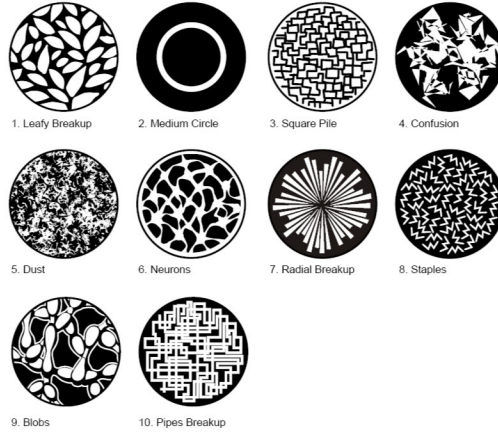

Gobo Wheel 1