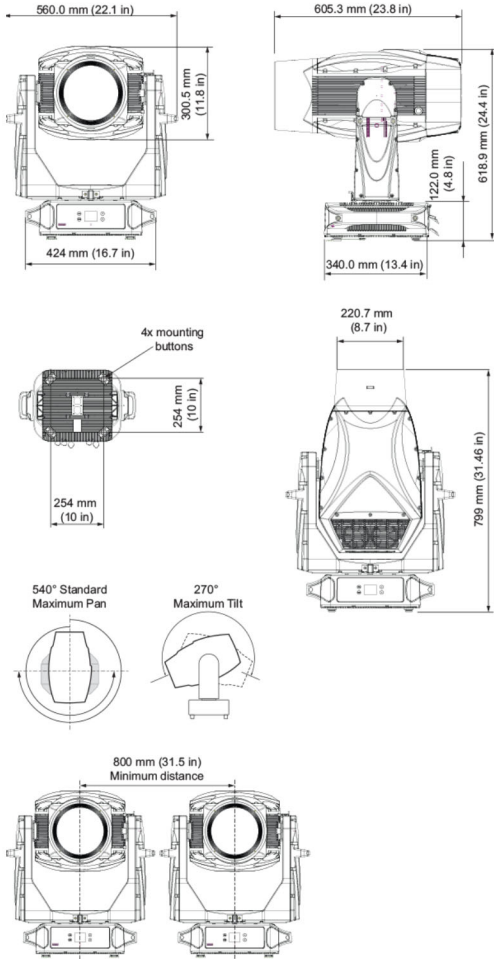

Mounting

Hanging Type	2 x VL Hook Rails L
Hanging Centers	700.0 mm (28.0 in)
Mounting/Hanging	Hanging - Floor - Side
Orientation	*See user manual for side hang guidance and restrictions
Secondary Safety Wire Point	1 x Safety point located on underside of upper enclosure Safety wire not included

Photometrics and IES Files

5.5° Beam @ 5m / 16.4 ft	108,000 lux (10,034 fc)
5.5° Beam @ 10 m / 32.8 ft	2,950 lux (274 fc)
50° Beam @ 5 m / 16.4 ft	27,800 lux (2,583 fc)
50° Beam @ 10 m / 32.8 ft	998 lux (93 fc)

For IES files and photometric reports, please refer to the product page:
<https://www.vari-lite.com/global/products/vl3600-profile-ip>

Dimensions

Physical

Construction	Superstructure made of Aluminum, magnesium and steel metal plates, Covers Die Cast Magnesium
IP Rating	IP65
Standard Finish	Black, White
Dimensions	560 x 799 x 340 mm (22.0 x 32.0 x 13.0 in)
Packed	760 x 700 x 750 mm (29.9 x 27.6 x 29.5 in)
Dimensions	
Fixture Weight	48.0 kg (105.0 lb)
Packed Weight	68.8 kg (151.7 lb)
Surface Treatment	A minimum of 1500 hours continuous for salt spray resistant finish
Operating Temperature	-10-45°C (4-113°F)

Certification and Safety

Approbations	CE,FCC,RCM,ISED,UKCA,ETL,CB
--------------	-----------------------------

Gobo Wheel 1

Gobo Wheel 2

VL*FX

Gobo and Effect Wheels

Gobo Wheel 1	Fixed 10 + Open Interchangeable
Gobo Diameter / Thickness	29.8mm x 1.1mm
Image Size	24 mm
Gobo Wheel 2	Rotating/Indexable 7 + Open Interchangeable
Gobo Diameter / Thickness	29.8mm x 1.1mm
Image Size	24mm
VL*FX Animation	Rotating/Indexable 3 + Open Interchangeable
Gobo Diameter / Thickness	64.3mm x 1.1mm
Image Size	62mm